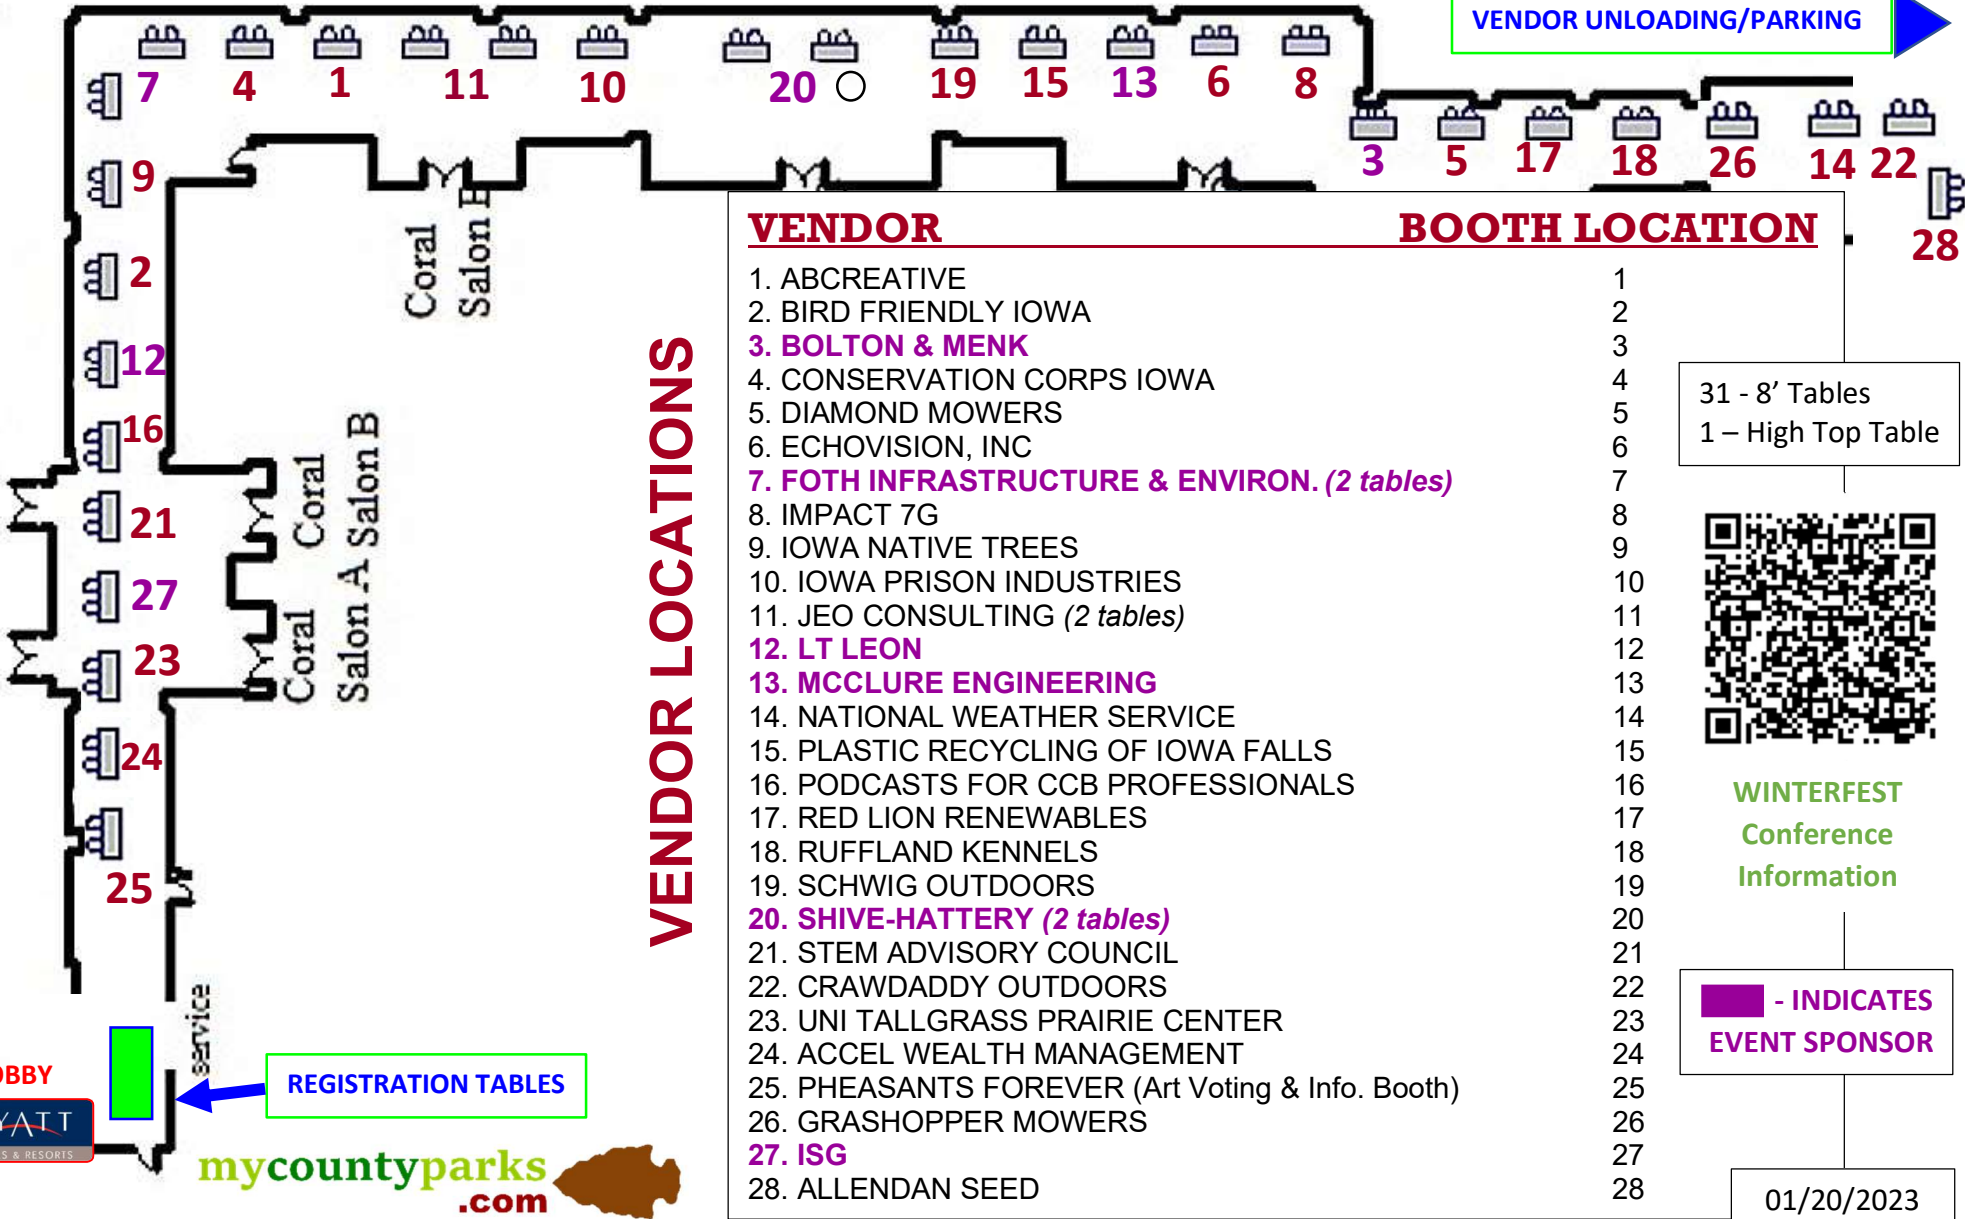

Iowa's County Conservation System

WINTERFEST 2023

VENDOR LOCATIONS

VENDOR UNLOADING/PARKING

mycountyparks.com