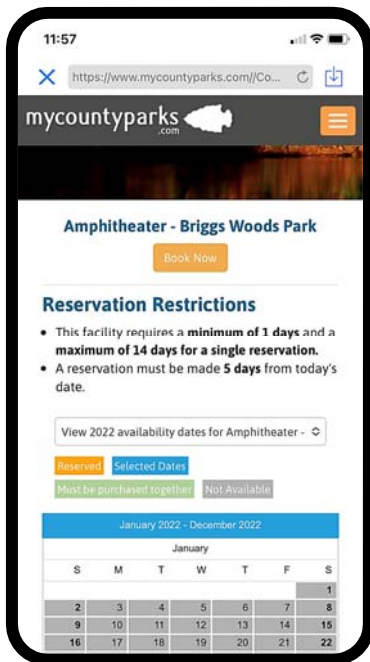

UPDATES – 3/30/22

On **Tuesday, March 29th** we rolled out a couple of adjustments to the new features that were released in January – those of the Guest Login option, and Q.R. Codes for Facilities & Events.

1. QR CODE – FACILITY AVAILABILITY was modified to take the User directly to the facility calendar bypassing any login screens.

2. LOGIN LANDING PAGES MODIFIED for both the mobile (smart phone) and PC screens. The option for **“Continue as Guest”** was moved to the priority spot in the line-up so that it would be the first choice for mobile users – especially if they were arriving from the use of a Q.R. Code. This also realigned the three options you see on your desktop computers when logging into MyCountyParks.com / The Portal (as shown below).

NOTE: *We continue to work our way through adjustments to these new features and welcome your observations & concerns.*

1. Q.R.CODE

from MCP.com
County
Administration

2. This mobile login landing screen now shows the “Guest” option first for the user. Scrolling down will display the other two options.

LOGIN TO MY COUNTY PARKS

Home > Login

Please take a moment to fill out our registration form. Once registered, you will gain access to additional features and functions throughout the site. Your information is safe.