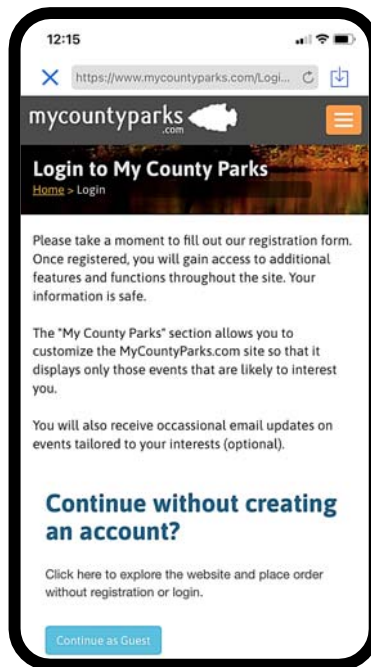

1. QR CODE – FACILITY AVAILABILITY was modified to take the User directly to the facility calendar bypassing any login screens.

2. LOGIN LANDING PAGES MODIFIED for both the mobile (smart phone) and PC screens. The option for **“Continue as Guest”** was moved to the priority spot in the line-up so that it would be the first choice for mobile users – especially if they were arriving from the use of a Q.R. Code. This also realigned the three options you see on your desktop computers when logging into MyCountyParks.com / The Portal (as shown below).

NOTE: *We continue to work our way through adjustments to these new features and welcome your observations & concerns.*

1. Q.R.CODE

from MCP.com
County
Administration

2. This mobile login landing screen now shows the “Guest” option first for the user. Scrolling down will display the other two options.